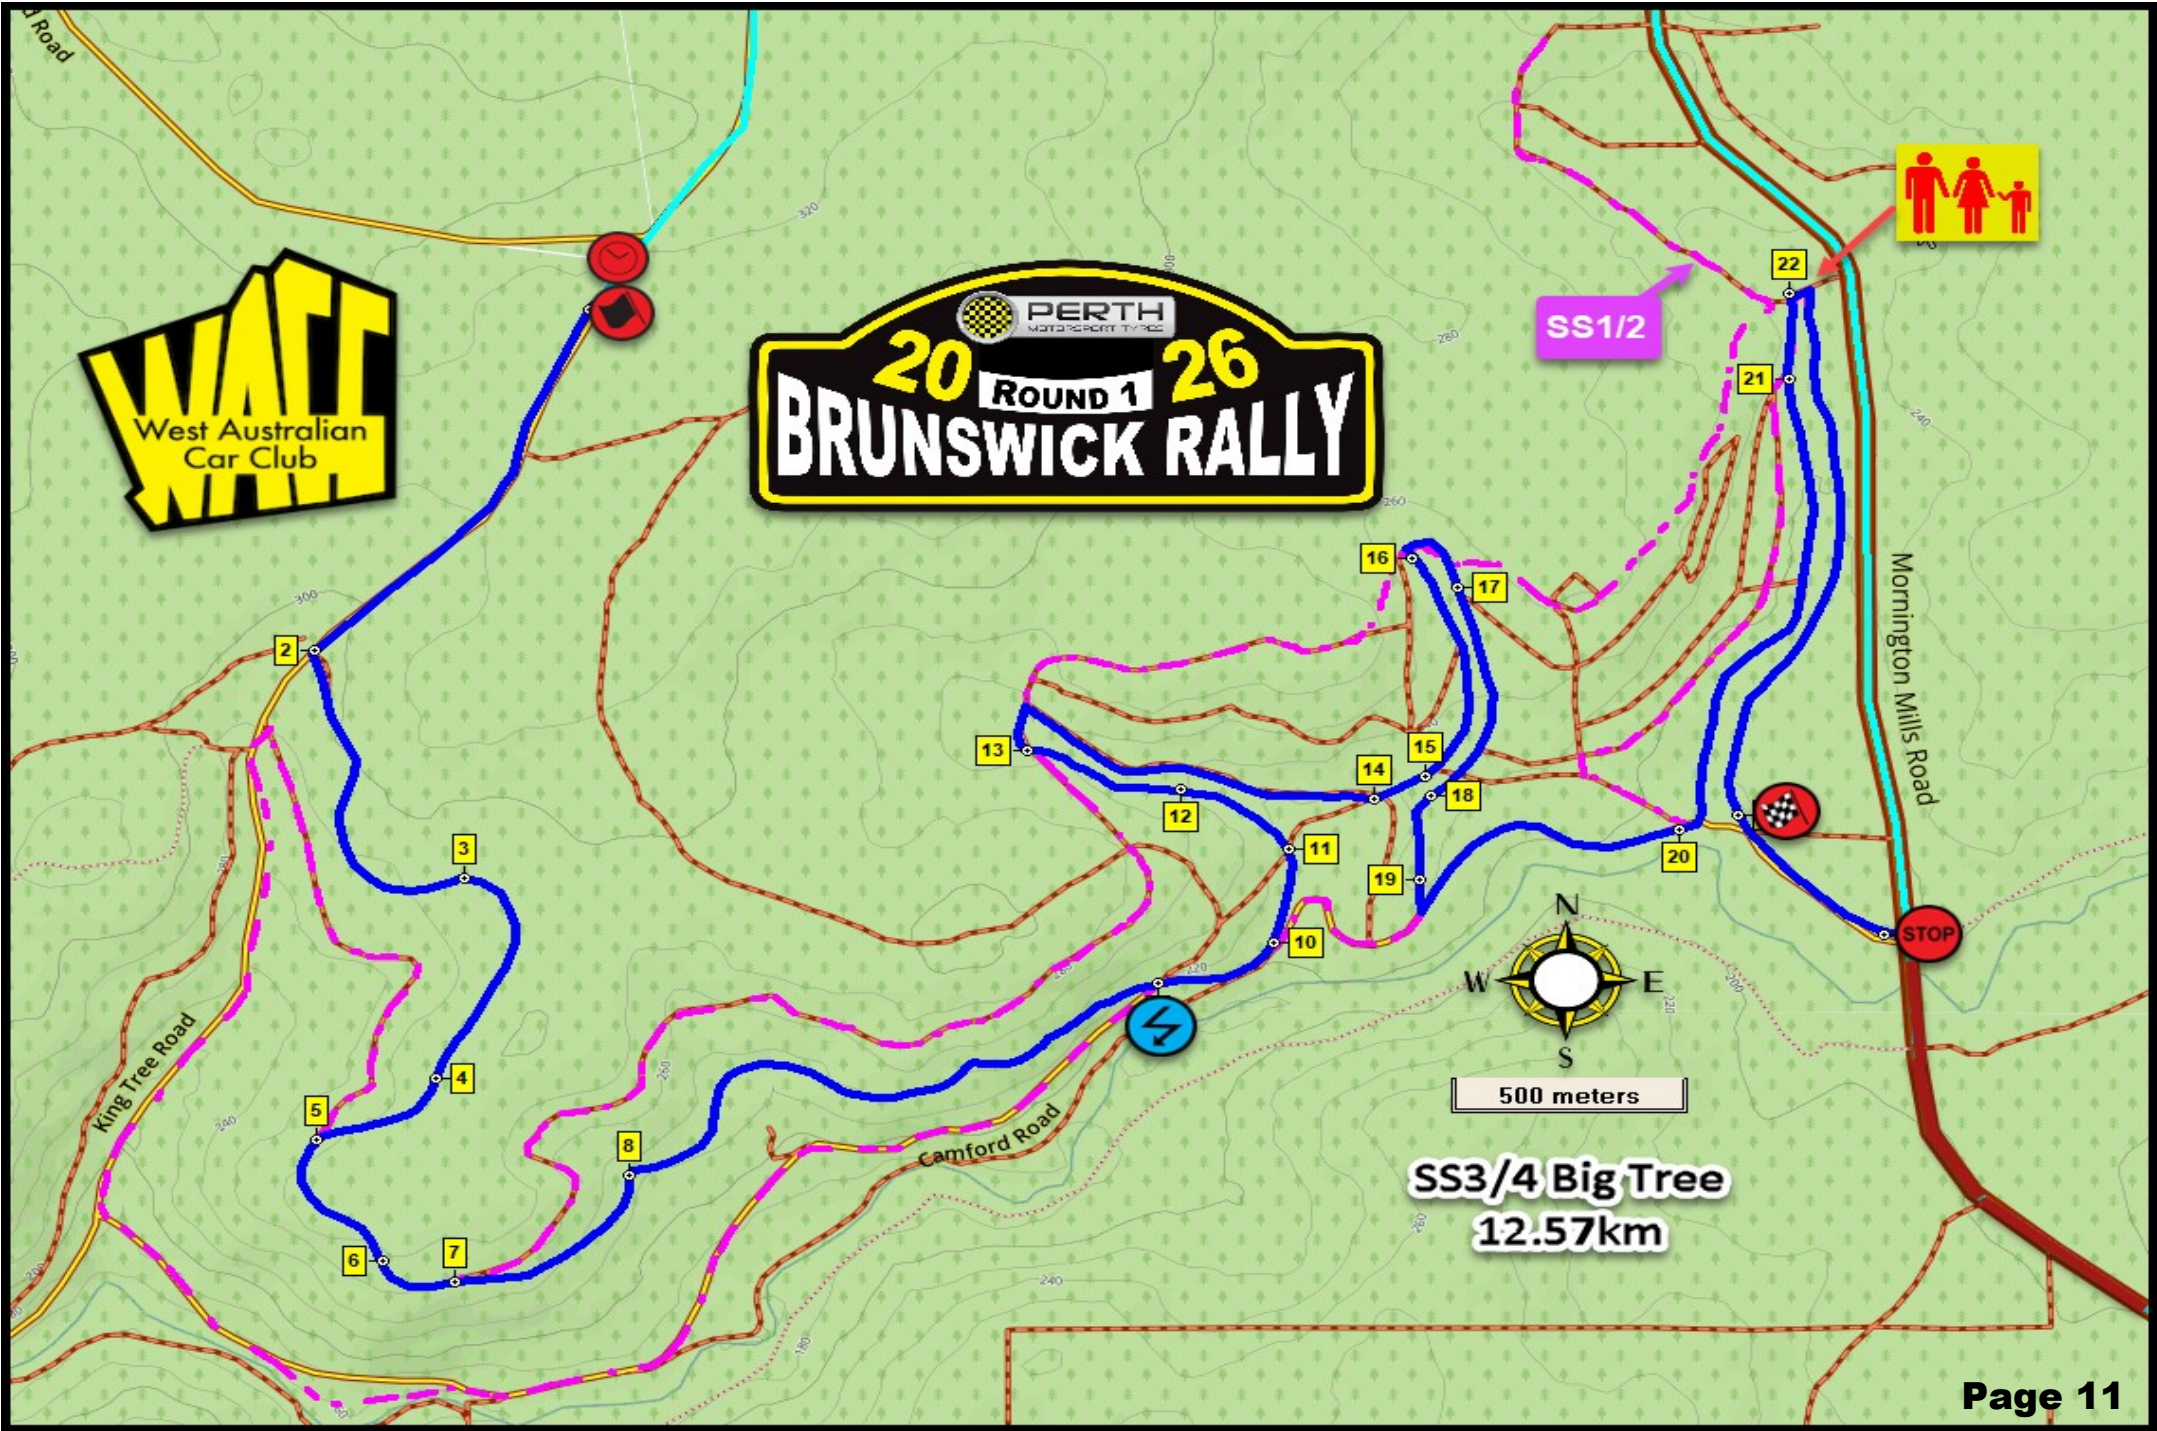

PERTH MOTORSPORT TYPES
20 ROUND 1 26
BRUNSWICK RALLY

SS1/2

SS3/4 Big Tree
12.57km